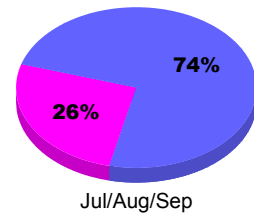

Gender Comparison 2010-2011